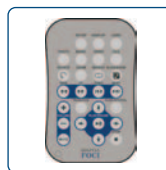

❖ **Photo slideshow mode**
automatically scrolls through
the pictures on your memory card

❖ **Dedicated remote control buttons**
let you change slideshow interval
and transition effects on-the-fly

❖ **Built-in memory card slots**
support popular digital camera
memory card formats*

* See back for details

Just insert your memory card
and your pictures will be
displayed automatically

Use the full-featured remote control
to easily navigate, select, and view
your digital photos and videos