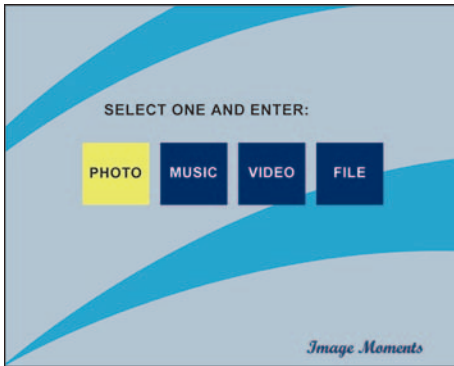

Available frame designs:

maple

walnut

Image Moments

Digital Picture Display

DIGITAL FOCI

On Screen Displays make navigation simple:

Operate Image Moments with ease by using the remote control and On Screen Displays.