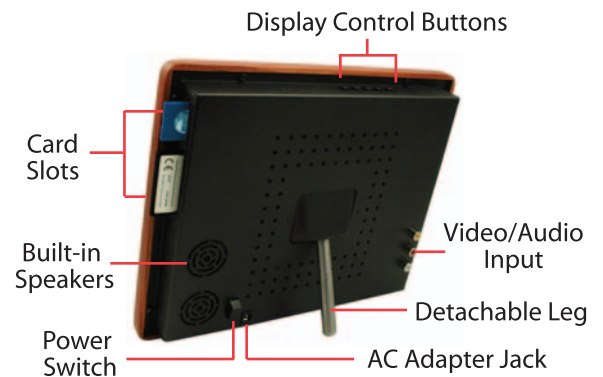

Available frame designs:

maple

walnut

Image Moments

Digital Picture Display

DIGITAL FOCI

On Screen Displays make navigation simple:

Operate Image Moments with ease by using the remote control and On Screen Displays.

Mode Selection

Thumbnail View

File Library Navigation

Specifications

Model no.	IMT-080
LCD screen	8" color TFT LCD screen
Screen resolution	640 x 480 pixels (VGA)
Picture aspect ratio	4:3
Brightness	250 cd/m ²
Contrast ratio	250:1
Viewing angle	130° H / 110° V
Memory card supported	CompactFlash I & II, MicroDrive SmartMedia, xD* SD Card, miniSD*, MultiMedia Card, RS-MMC* Memory Stick, MS PRO, MS Duo*, MS PRO Duo* (* adapter required)
Image format support	JPEG
Video format support	MPEG-1, MPEG-2, MJPEG (.mpg, .dat, .avi)
Music format support	MP3
Power	AC 100-240V, DC 12V/2A power adapter
Dimensions	9.8" (L) x 8.0" (W) x 1.8" (H)
Weight	2.9 lb

Package Contents

- ◆ Image Moments
- ◆ Audio/Video cables
- ◆ Quick Start Guide
- ◆ AC power adapter
- ◆ Detachable leg
- ◆ Warranty Card
- ◆ Remote control
- ◆ User's Guide

Back View

Packaging

Digital Foci, Inc. 3111 Via Mondo, Rancho Dominguez, CA 90221 USA