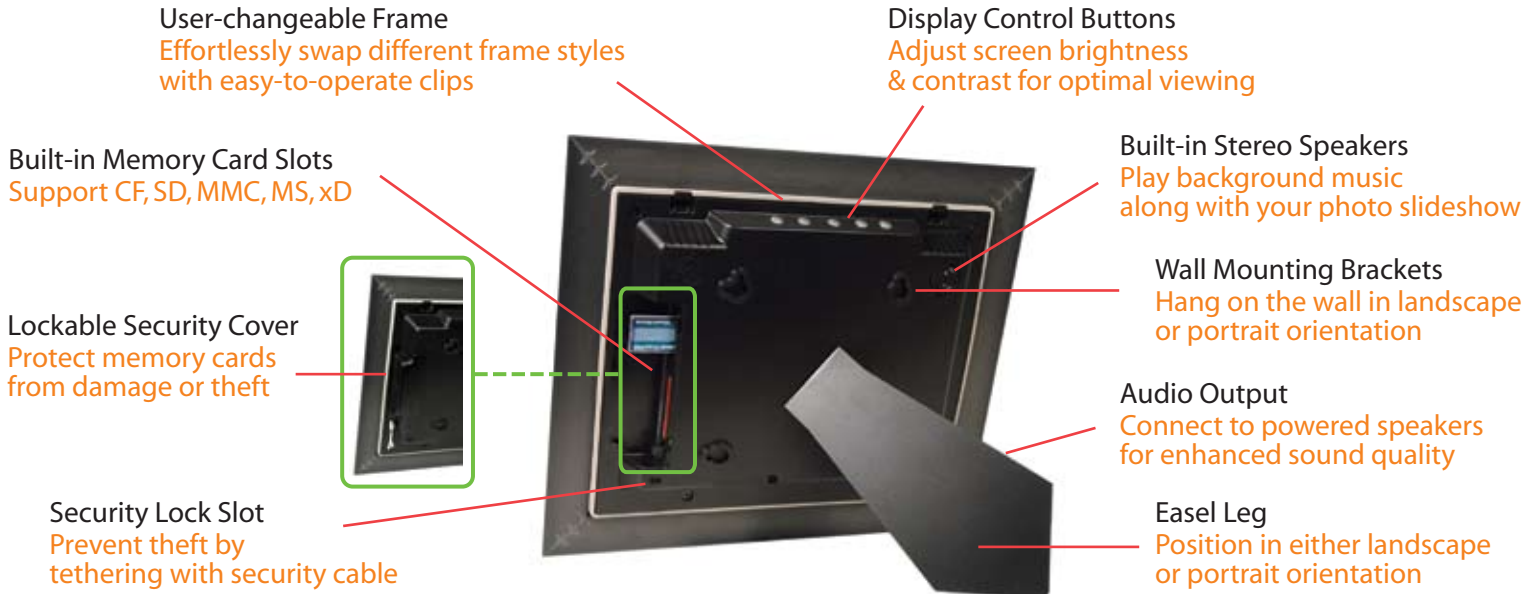

Image Moments

8" High-resolution Digital Picture Display

DIGITAL FOCI

Back View