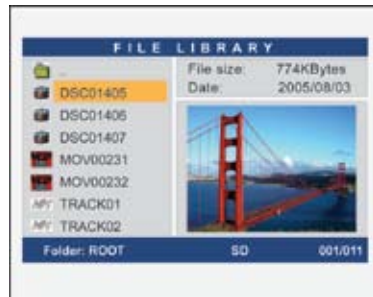

Image Moments

8" High-resolution Digital Picture Display

DIGITAL FOCI

Back View

On Screen Display

Photo Thumbnail View

File Library Navigation

Packaging & Contents