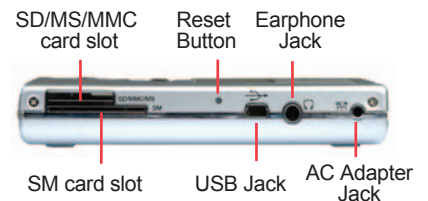

Media Buddy

Portable Hard Drive with Memory Card Reader

DIGITAL FOCI

Essential Ways to Manage Your Data with Media Buddy:

- **On Vacation** to save precious pictures directly from your digital camera so you can keep snapping
- **At Home** to back up important files from your computer
- **For Work** to transfer large files to clients and back up your notebook computer on business trips
- **For School** to easily take your files between the dorm room and campus
- **With Friends** to conveniently get your copy of their pictures before the trip ends
- **On the Move** to play your favorite MP3 files and keep entertained

Specifications

Model no.	MEB-300
Memory card supported	CompactFlash I & II, MicroDrive, SmartMedia, MultiMedia Card, SD Card, Memory Stick, MS PRO, MS Duo, MS PRO Duo
Hard drive capacity	Up to 80GB (2.5" hard drive)
Computer interface	USB 2.0 (compatible with USB 1.1)
Transfer rate	Up to 480 Mbps
External power	AC 110-240V, DC 12V/1.5A power adapter
Battery power	Built-in Li-Ion rechargeable battery
File system support	Standard FAT 12/16/32
Music format support	MP3
OS compatibility	Windows XP Home/Pro, ME, 2000, 98/SE Macintosh OS 8.6 & higher Linux OS kernel versions 2.4.x & higher
Dimensions	5.8" (L) x 3.4" (W) x 1" (H)
Weight	8.3 oz. (without hard drive)

Package Contents

- Media Buddy
- USB cable
- AC power adapter
- Earphones
- Resource Disc
- Carrying case
- User's Guide
- Quick Start Guide
- Warranty Card

Right View

- **Call** 310.763.9100
- **Email** sales@digitalfoci.com
- **Click** www.digitalfoci.com

Digital Foci, Inc. 3111 Via Mondo, Rancho Dominguez, CA 90221 USA
Tel: 310.763.9100 Fax: 310.763.9001