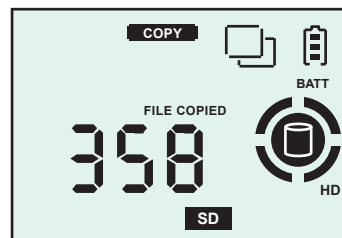

PHOTO SAFE

Portable Photo Storage with built-in Card Reader

DIGITAL FOCI

Photo Safe Key Features:

- ◆ **One-touch photo backup** directly from your digital camera memory card without a computer
- ◆ **Built-in memory card slots** directly support CF I/II, MD, SD (including SDHC), MMC, MS, and xD
- ◆ **Fast copy speed** - can copy a full 1GB card in about 5 minutes
- ◆ **LED indicators** show data access status for memory card and hard drive
- ◆ **User-replaceable Li-Ion battery** rechargeable via computer USB port or external power adapter
- ◆ **Auto shut-off function** saves battery life
- ◆ **Backlit LCD screen** displays operational status, active partition, remaining hard drive capacity, and battery life
- ◆ **Copy status indicator** displays percentage completed, copy confirmation, and number of files copied
- ◆ **Hi-Speed USB 2.0 connection** for fast uploads and downloads to and from your computer
- ◆ **Functions as external hard drive and memory card reader** when connected to computer
- ◆ **PC & Mac compatible**
- ◆ **Supports multiple partitions** on hard drive

On Screen Display

Copy progress:
percentage copied

Copy confirmation:
number of files copied

Packaging & Contents

- ◆ Photo Safe
- ◆ Rechargeable Li-Ion battery
- ◆ USB cable
- ◆ AC power adapter
- ◆ Carrying case
- ◆ User's Guide