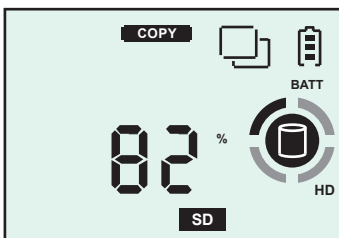

PHOTO SAFE

Portable Photo Storage with built-in Card Reader

DIGITAL FOCI

Photo Safe Key Features:

- **One-touch photo backup** directly from your digital camera memory card without a computer
- **Built-in memory card slots** directly support CF I/II, MD, SD (including SDHC), MMC, MS, and xD
- **Fast copy speed** - can copy a full 1GB card in about 5 minutes
- **LED indicators** show data access status for memory card and hard drive
- **User-replaceable Li-Ion battery** rechargeable via computer USB port or external power adapter
- **Auto shut-off function** saves battery life
- **Backlit LCD screen** displays operational status, active partition, remaining hard drive capacity, and battery life
- **Copy status indicator** displays percentage completed, copy confirmation, and number of files copied
- **Hi-Speed USB 2.0 connection** for fast uploads and downloads to and from your computer
- **Functions as external hard drive and memory card reader** when connected to computer
- **PC & Mac compatible**
- **Supports multiple partitions** on hard drive

On Screen Display

Copy progress:
percentage copied