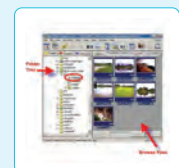

Digital Foci, Inc. 3111 Via Mondo, Rancho Dominguez, CA 90221 USA
Tel: 310.763.9100 Fax: 310.763.9001 Email: sales@digitalfoci.com website: www.digitalfoci.com